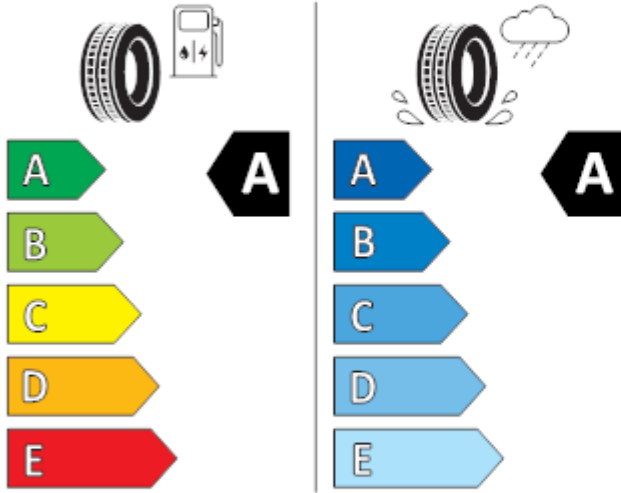

KUMHO PS71

2267663

205/60R16 92 V

C1