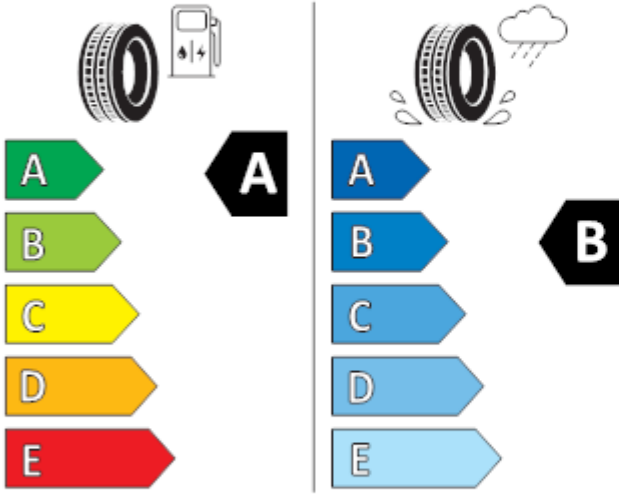

GOODYEAR

546288

205/60R16 92 V

C1

2020/740

KUMHO PS71

2267663

205/60R16 92 V