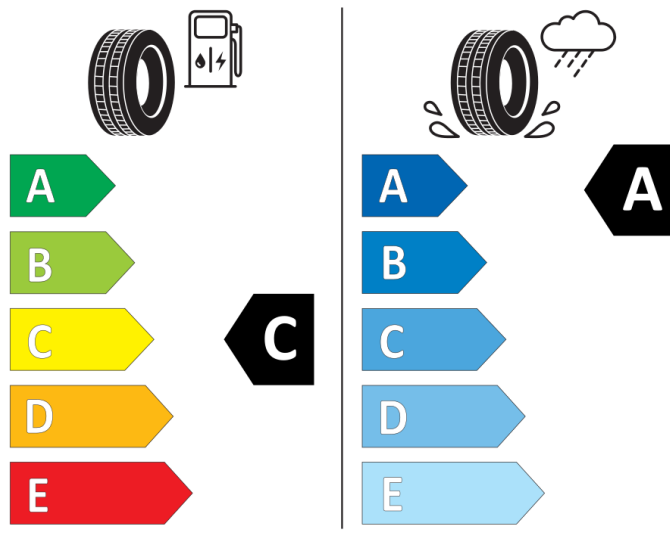

BRIDGESTONE

13878

215/50 R18 92 W

Cl

2020/740