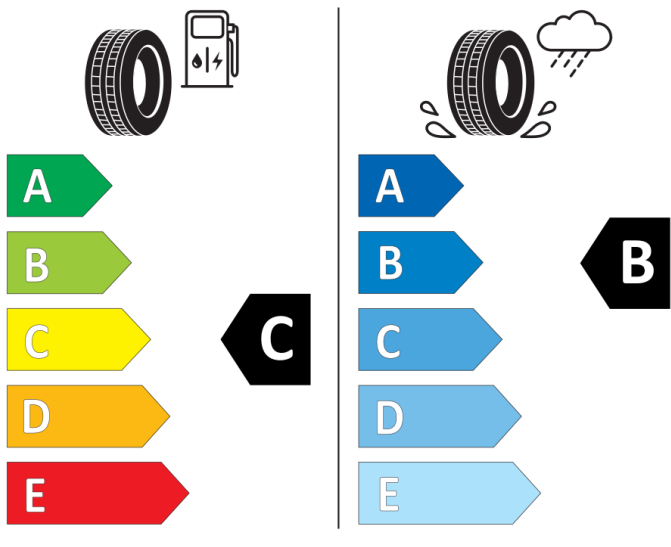

GOOD YEAR

536910

215/55R17 94 V

Cl

2020/740

BRIDGESTONE

13878

215/50 R18 92 W